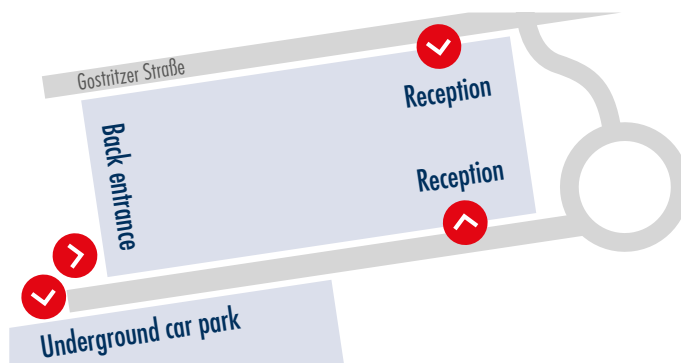

LOCATION

SITA Messtechnik GmbH

Gostritzer Straße 63
01217 Dresden
Telefon: +49 351 288 53-0

We are located in the „Technologie-Zentrum Dresden Süd“
in the first building on the 2nd floor.

DIRECTIONS AND REGISTRATION

Our customers have two SITA parking spaces in the underground car park available: **Nr. 20** and **Nr. 21**.

You will find this on the sharp left at the end of the underground car park.

When you arrive, please report to the technology center reception on the ground floor of the first building. Alternatively, you can use the rear entrance, which leads directly to our offices.

PUBLIC TRANSPORTATION

You can also reach the Dresden Technology Center via the following bus connections:

Bus route **66 „Mockritz“** Bus stop: **Wilhelm-Busch-Straße Ost oder Münzteichweg**
Bus route **63 „Löbtau“** Bus stop: **Wilhelm-Busch-Straße**